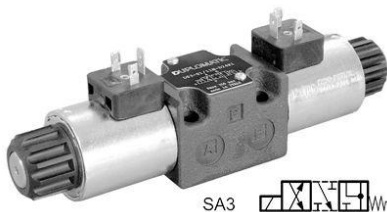

ELECTROVALVULA NG6 A 24VDC Duplomatic DS3SA3D24K1

Duplomatic DS3SA3D24K1, Electroválvula NG6 a 24VDC.