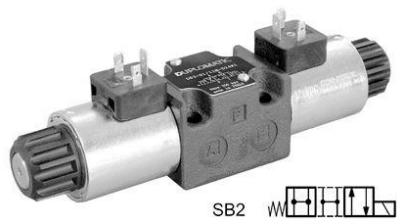

ELECTROVALVULA NG6 A 24V 50/60HZ Duplomatic DS3SB2A24K1

Duplomatic DS3SB2A24K1, Electroválvula NG6 a 24V 50/60Hz.