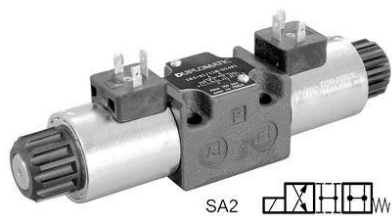

ELECTROVALVULA NG6 A 48VDC Duplomatic DS3SA2D48K1

Duplomatic DS3SA2D48K1, Electroválvula NG6 a 48VDC.