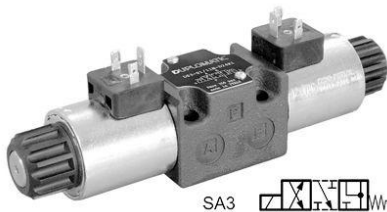

ELECTROVALVULA NG6 A 12VDC Duplomatic DS3SA3D12K1

Duplomatic DS3SA3D12K1, Electroválvula NG6 a 12VDC.