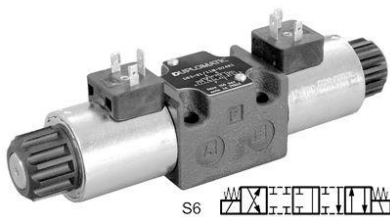

ELECTROVALVULA NG6 A 12VDC Duplomatic DS3S6D12K1

Duplomatic DS3S6D12K1, Electroválvula NG6 a 12VDC.