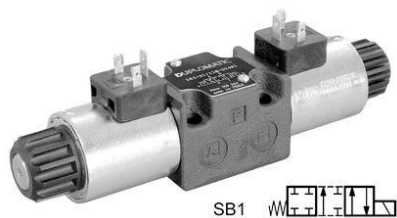

ELECTROVALVULA NG6 A 220VDC Duplomatic DS3SB1D220K1

Duplomatic DS3SB1D220K1, Electroválvula NG6 a 220VDC.