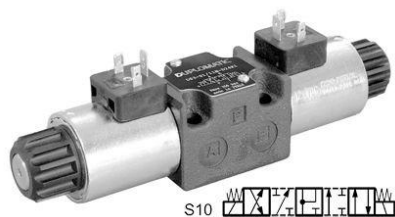

Duplomatic DS3RSB3A220K1, Electroválvula NG6 a 220V 50/60Hz.

ELECTROVALVULA NG6 A 24VDC Duplomatic DS3RSB3D24K1

Duplomatic DS3RSB3D24K1, Electroválvula NG6 a 24VDC.

ELECTROVALVULA NG6 A 220V 50/60HZ Duplomatic DS3RSB4A220K1

Duplomatic DS3RSB4A220K1, Electroválvula NG6 a 220V 50/60Hz.

ELECTROVALVULA NG6 A 24VDC Duplomatic DS3RSB4D24K1

Duplomatic DS3RSB4D24K1, Electroválvula NG6 a 24VDC.

ELECTROVALVULA NG6 A 110V 50/60HZ Duplomatic DS3RSB6A110K

Duplomatic DS3RSB6A110K, Electroválvula NG6 a 110V 50/60Hz.

ELECTROVALVULA NG6 A 110V 50/60HZ Duplomatic DS3S10A110K1

Duplomatic DS3S10A110K1, Electroválvula NG6 a 110V 50/60Hz.

ELECTROVALVULA NG6 A 220V 50/60HZ Duplomatic DS3S10A220K1

Duplomatic DS3S10A220K1, Electroválvula NG6 a 220V 50/60Hz.

ELECTROVALVULA NG6 A 24V 50/60HZ Duplomatic DS3S10A24K1

Duplomatic DS3S10A24K1, Electroválvula NG6 a 24V 50/60Hz.

ELECTROVALVULA NG6 A 24VDC Duplomatic DS3S10D24K1