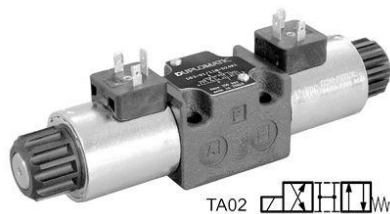

ELECTROVALVULA NG6 A 24VDC Duplomatic DS3TA02D24K1

Duplomatic DS3TA02D24K1, Electroválvula NG6 a 24VDC.