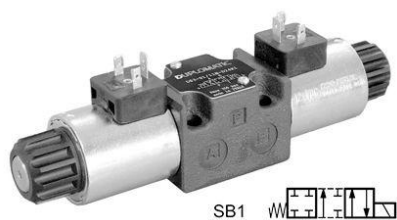

ELECTROVALVULA NG6 A 12VDC Duplomatic DS3SB1D12K1

Duplomatic DS3SB1D12K1, Electroválvula NG6 a 12VDC.