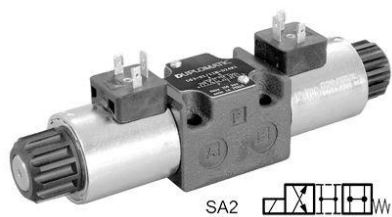

ELECTROVALVULA NG6 A 12VDC Duplomatic DS3SA2D12K1

Duplomatic DS3SA2D12K1, Electroválvula NG6 a 12VDC.