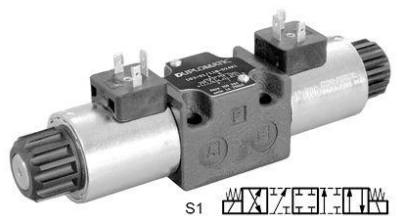

Duplomatic DS3S18D24K1, Electroválvula NG6 a 24VDC.

ELECTROVALVULA NG6 A 220V 50/60HZ Duplomatic DS3S19A220K1

Duplomatic DS3S19A220K1, Electroválvula NG6 a 220V 50/60Hz.

ELECTROVALVULA NG6 A 24VDC Duplomatic DS3S19D24K1

Duplomatic DS3S19D24K1, Electroválvula NG6 a 24VDC.

ELECTROVALVULA NG6 A 110V 50/60HZ Duplomatic DS3S1A110K1

Duplomatic DS3S1A110K1, Electroválvula NG6 a 110V 50/60Hz.

ELECTROVALVULA NG6 A 220V 50/60HZ Duplomatic DS3S1A220K1