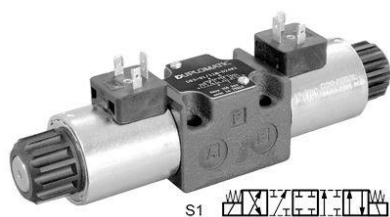

Duplomatic DS3S1A48K1, Electroválvula NG6 a 48V 50/60Hz.

ELECTROVALVULA NG6 A 110VDC Duplomatic DS3S1D110K1

Duplomatic DS3S1D110K1, Electroválvula NG6 a 110VDC.

ELECTROVALVULA NG6 A 12VDC Duplomatic DS3S1D12K1

Duplomatic DS3S1D12K1, Electroválvula NG6 a 12VDC.

ELECTROVALVULA NG6 A 24VDC Duplomatic DS3S1D24K1

Duplomatic DS3S1D24K1, Electroválvula NG6 a 24VDC.

ELECTROVALVULA NG6 A 220V 50/60HZ Duplomatic DS3S20A220K1