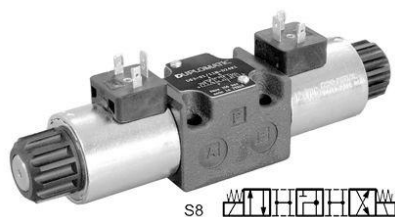

ELECTROVALVULA NG6 A 220V 50/60HZ Duplomatic DS3S8A220K1

Duplomatic DS3S8A220K1, Electroválvula NG6 a 220V 50/60Hz.