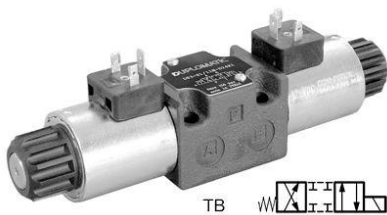

ELECTROVALVULA NG6 A 48V 50/60HZ Duplomatic DS3TBD220K1

Duplomatic DS3TBD220K1, Electroválvula NG6 a 48V 50/60Hz.