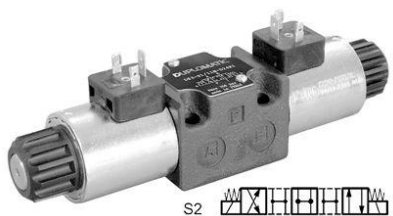

ELECTROVALVULA NG6 A 48V 50/60HZ Duplomatic DS3S2A48K1

Duplomatic DS3S2A48K1, Electroválvula NG6 a 48V 50/60Hz.