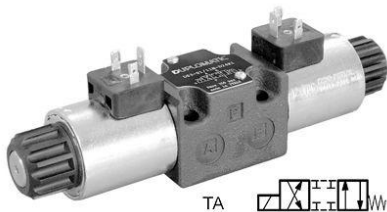

ELECTROVALVULA NG6 A 12VDC Duplomatic DS3TAD12K1

Duplomatic DS3TAD12K1, Electroválvula NG6 a 12VDC.