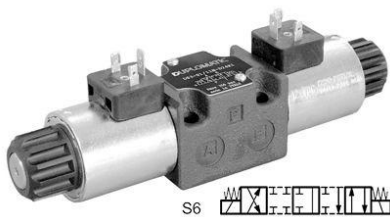

ELECTROVALVULA NG6 A 24VDC Duplomatic DS3S6D24K1

Duplomatic DS3S6D24K1, Electroválvula NG6 a 24VDC.