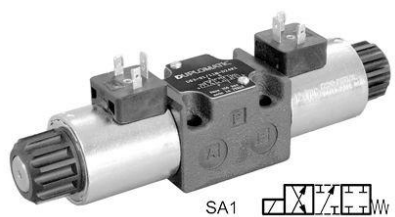

ELECTROVALVULA NG6 A 110V 50/60HZ Duplomatic DS3SA1A110K1

Duplomatic DS3SA1A110K1, Electroválvula NG6 a 110V 50/60Hz.