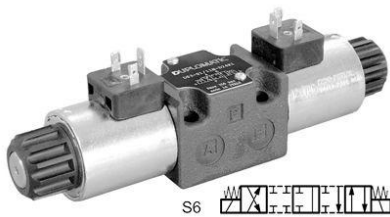

ELECTROVALVULA NG6 A 110V 50/60HZ Duplomatic DS3S6A110K1

Duplomatic DS3S6A110K1, Electroválvula NG6 a 110V 50/60Hz.