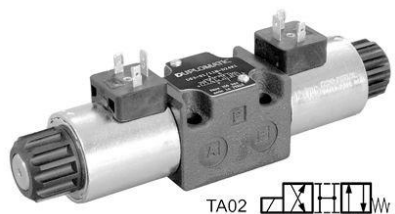

ELECTROVALVULA NG6 A 110V 50/60HZ Duplomatic DS3TA02A110K

Duplomatic DS3TA02A110K, Electroválvula NG6 a 110V 50/60Hz.