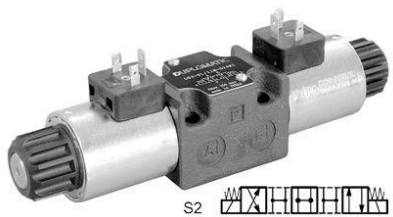

ELECTROVALVULA NG6 A 220V 50/60HZ Duplomatic DS3S2A220K1

Duplomatic DS3S2A220K1, Electroválvula NG6 a 220V 50/60Hz.