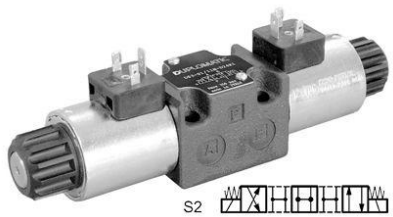

ELECTROVALVULA NG6 A 110V 50/60HZ Duplomatic DS3S2A110K1

Duplomatic DS3S2A110K1, Electroválvula NG6 a 110V 50/60Hz.