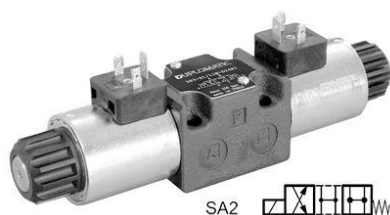

ELECTROVALVULA NG6 A 110V 50/60HZ Duplomatic DS3SA2A110K1

Duplomatic DS3SA2A110K1, Electroválvula NG6 a 110V 50/60Hz.