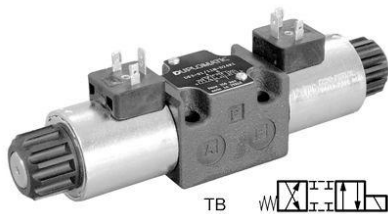

ELECTROVALVULA NG6 A 24V 50/60HZ Duplomatic DS3TBA24K1

Duplomatic DS3TBA24K1, Electroválvula NG6 a 24V 50/60Hz.