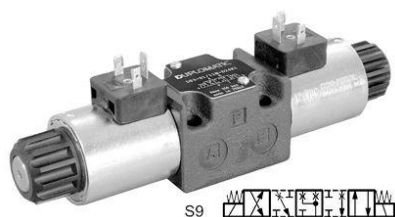

ELECTROVALVULA NG6 A 24VDC Duplomatic DS3S9D24K1

Duplomatic DS3S9D24K1, Electroválvula NG6 a 24VDC.