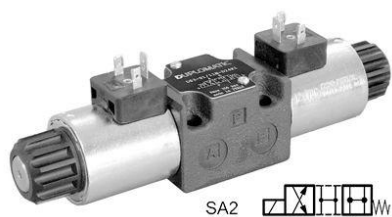

ELECTROVALVULA NG6 A 24VDC Duplomatic DS3SA2D24K1

Duplomatic DS3SA2D24K1, Electroválvula NG6 a 24VDC.