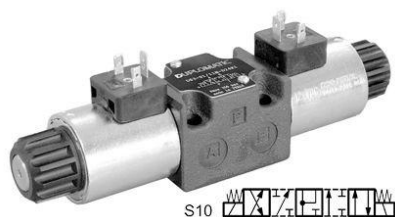

Duplomatic DS3RSB3A220K1, Electroválvula NG6 a 220V 50/60Hz.

ELECTROVALVULA NG6 A 24VDC Duplomatic DS3RSB3D24K1

Duplomatic DS3RSB3D24K1, Electroválvula NG6 a 24VDC.

ELECTROVALVULA NG6 A 220V 50/60HZ Duplomatic DS3RSB4A220K1

Duplomatic DS3RSB4A220K1, Electroválvula NG6 a 220V 50/60Hz.

ELECTROVALVULA NG6 A 24VDC Duplomatic DS3RSB4D24K1

Duplomatic DS3RSB4D24K1, Electroválvula NG6 a 24VDC.

ELECTROVALVULA NG6 A 110V 50/60HZ Duplomatic DS3RSB6A110K

Duplomatic DS3RSB6A110K, Electroválvula NG6 a 110V 50/60Hz.

ELECTROVALVULA NG6 A 110V 50/60HZ Duplomatic DS3S10A110K1

Duplomatic DS3S10A110K1, Electroválvula NG6 a 110V 50/60Hz.

ELECTROVALVULA NG6 A 220V 50/60HZ Duplomatic DS3S10A220K1

Duplomatic DS3S10A220K1, Electroválvula NG6 a 220V 50/60Hz.

ELECTROVALVULA NG6 A 24V 50/60HZ Duplomatic DS3S10A24K1

Duplomatic DS3S10A24K1, Electroválvula NG6 a 24V 50/60Hz.

ELECTROVALVULA NG6 A 24VDC Duplomatic DS3S10D24K1