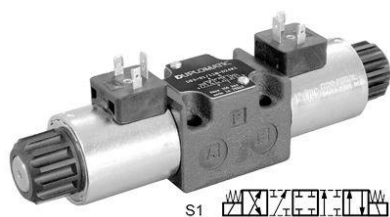

Duplomatic DS3S1A220K1, Electroválvula NG6 a 220V 50/60Hz.

ELECTROVALVULA NG6 A 24V 50/60HZ Duplomatic DS3S1A24K1

Duplomatic DS3S1A24K1, Electroválvula NG6 a 24V 50/60Hz.

ELECTROVALVULA NG6 A 48V 50/60HZ Duplomatic DS3S1A48K1

Duplomatic DS3S1A48K1, Electroválvula NG6 a 48V 50/60Hz.

ELECTROVALVULA NG6 A 110VDC Duplomatic DS3S1D110K1

Duplomatic DS3S1D110K1, Electroválvula NG6 a 110VDC.

ELECTROVALVULA NG6 A 12VDC Duplomatic DS3S1D12K1