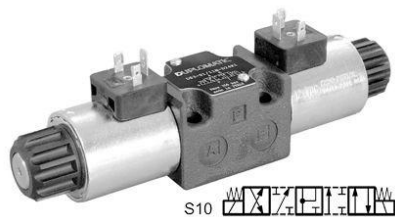

Duplomatic DS3RSB4A220K1, Electroválvula NG6 a 220V 50/60Hz.

ELECTROVALVULA NG6 A 24VDC Duplomatic DS3RSB4D24K1

Duplomatic DS3RSB4D24K1, Electroválvula NG6 a 24VDC.

ELECTROVALVULA NG6 A 110V 50/60HZ Duplomatic DS3RSB6A110K

Duplomatic DS3RSB6A110K, Electroválvula NG6 a 110V 50/60Hz.

ELECTROVALVULA NG6 A 110V 50/60HZ Duplomatic DS3S10A110K1

Duplomatic DS3S10A110K1, Electroválvula NG6 a 110V 50/60Hz.

ELECTROVALVULA NG6 A 220V 50/60HZ Duplomatic DS3S10A220K1

Duplomatic DS3S10A220K1, Electroválvula NG6 a 220V 50/60Hz.

ELECTROVALVULA NG6 A 24V 50/60HZ Duplomatic DS3S10A24K1

Duplomatic DS3S10A24K1, Electroválvula NG6 a 24V 50/60Hz.

ELECTROVALVULA NG6 A 24VDC Duplomatic DS3S10D24K1

Duplomatic DS3S10D24K1, Electroválvula NG6 a 24VDC.

ELECTROVALVULA NG6 A 110V 50/60HZ Duplomatic DS3S11A110K1

Duplomatic DS3S11A110K1, Electroválvula NG6 a 110V 50/60Hz.

ELECTROVALVULA NG6 A 220V 50/60HZ Duplomatic DS3S11A220K1