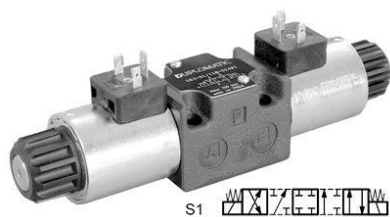

Duplomatic DS3S1A220K1, Electroválvula NG6 a 220V 50/60Hz.

ELECTROVALVULA NG6 A 24V 50/60HZ Duplomatic DS3S1A24K1

Duplomatic DS3S1A24K1, Electroválvula NG6 a 24V 50/60Hz.

ELECTROVALVULA NG6 A 48V 50/60HZ Duplomatic DS3S1A48K1

Duplomatic DS3S1A48K1, Electroválvula NG6 a 48V 50/60Hz.

ELECTROVALVULA NG6 A 110VDC Duplomatic DS3S1D110K1

Duplomatic DS3S1D110K1, Electroválvula NG6 a 110VDC.

ELECTROVALVULA NG6 A 12VDC Duplomatic DS3S1D12K1