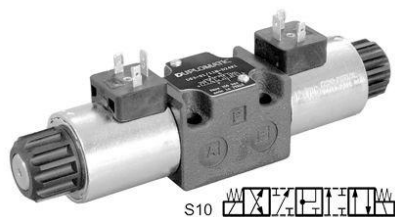

Duplomatic DS3RSB2A220K1, Electroválvula NG6 a 220V 50/60Hz.

ELECTROVALVULA NG6 A 24VDC Duplomatic DS3RSB2D24K1

Duplomatic DS3RSB2D24K1, Electroválvula NG6 a 24VDC.

ELECTROVALVULA NG6 A 220V 50/60HZ Duplomatic DS3RSB3A220K1

Duplomatic DS3RSB3A220K1, Electroválvula NG6 a 220V 50/60Hz.

ELECTROVALVULA NG6 A 24VDC Duplomatic DS3RSB3D24K1

Duplomatic DS3RSB3D24K1, Electroválvula NG6 a 24VDC.

ELECTROVALVULA NG6 A 220V 50/60HZ Duplomatic DS3RSB4A220K1

Duplomatic DS3RSB4A220K1, Electroválvula NG6 a 220V 50/60Hz.

ELECTROVALVULA NG6 A 24VDC Duplomatic DS3RSB4D24K1

Duplomatic DS3RSB4D24K1, Electroválvula NG6 a 24VDC.

ELECTROVALVULA NG6 A 110V 50/60HZ Duplomatic DS3RSB6A110K

Duplomatic DS3RSB6A110K, Electroválvula NG6 a 110V 50/60Hz.

ELECTROVALVULA NG6 A 110V 50/60HZ Duplomatic DS3S10A110K1

Duplomatic DS3S10A110K1, Electroválvula NG6 a 110V 50/60Hz.

ELECTROVALVULA NG6 A 220V 50/60HZ Duplomatic DS3S10A220K1