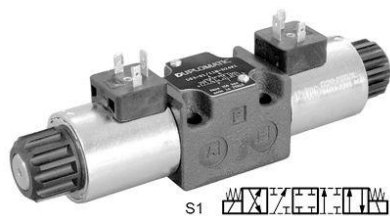

Duplomatic DS3S1A48K1, Electroválvula NG6 a 48V 50/60Hz.

ELECTROVALVULA NG6 A 110VDC Duplomatic DS3S1D110K1

Duplomatic DS3S1D110K1, Electroválvula NG6 a 110VDC.

ELECTROVALVULA NG6 A 12VDC Duplomatic DS3S1D12K1

Duplomatic DS3S1D12K1, Electroválvula NG6 a 12VDC.

ELECTROVALVULA NG6 A 24VDC Duplomatic DS3S1D24K1

Duplomatic DS3S1D24K1, Electroválvula NG6 a 24VDC.

ELECTROVALVULA NG6 A 220V 50/60HZ Duplomatic DS3S20A220K1