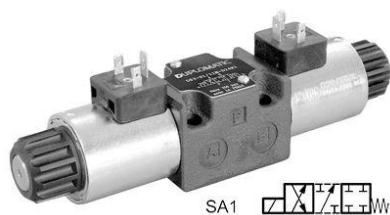

ELECTROVALVULA NG6 A 24VDC Duplomatic DS3SA1D24K1

Duplomatic DS3SA1D24K1, Electroválvula NG6 a 24VDC.