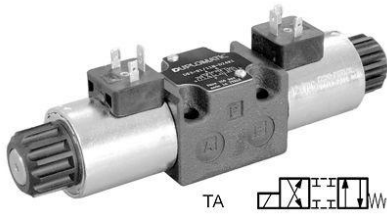

Electroválvulas de conmutación NG6 serie MDS3

ELECTROVALVULA NG6 A 220V 50/60HZ Duplomatic DS3TAA220K1

Duplomatic DS3TAA220K1, Electroválvula NG6 a 220V 50/60Hz.