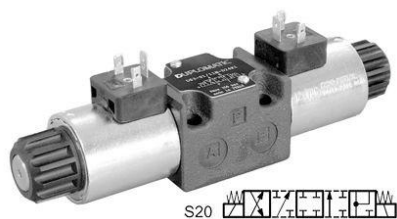

Duplomatic DS3S1D12K1, Electroválvula NG6 a 12VDC.

ELECTROVALVULA NG6 A 24VDC Duplomatic DS3S1D24K1

Duplomatic DS3S1D24K1, Electroválvula NG6 a 24VDC.

ELECTROVALVULA NG6 A 220V 50/60HZ Duplomatic DS3S20A220K1

Duplomatic DS3S20A220K1, Electroválvula NG6 a 220V 50/60Hz.

ELECTROVALVULA NG6 A 220VDC Duplomatic DS3S20D220K1

Duplomatic DS3S20D220K1, Electroválvula NG6 a 220VDC.

ELECTROVALVULA NG6 A 24VDC Duplomatic DS3S20D24K1