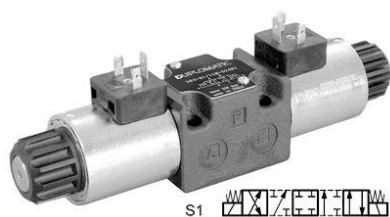

Duplomatic DS3S18D24K1, Electroválvula NG6 a 24VDC.

ELECTROVALVULA NG6 A 220V 50/60HZ Duplomatic DS3S19A220K1

Duplomatic DS3S19A220K1, Electroválvula NG6 a 220V 50/60Hz.

ELECTROVALVULA NG6 A 24VDC Duplomatic DS3S19D24K1

Duplomatic DS3S19D24K1, Electroválvula NG6 a 24VDC.

ELECTROVALVULA NG6 A 110V 50/60HZ Duplomatic DS3S1A110K1

Duplomatic DS3S1A110K1, Electroválvula NG6 a 110V 50/60Hz.

ELECTROVALVULA NG6 A 220V 50/60HZ Duplomatic DS3S1A220K1

Duplomatic DS3S1A220K1, Electroválvula NG6 a 220V 50/60Hz.

ELECTROVALVULA NG6 A 24V 50/60HZ Duplomatic DS3S1A24K1

Duplomatic DS3S1A24K1, Electroválvula NG6 a 24V 50/60Hz.

ELECTROVALVULA NG6 A 48V 50/60HZ Duplomatic DS3S1A48K1