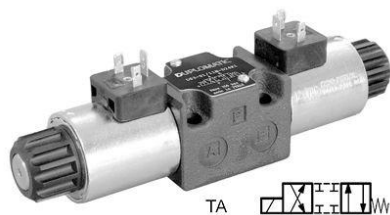

Electroválvulas de conmutación NG6 serie MDS3

ELECTROVALVULA NG6 A 24VDC Duplomatic DS3TAD24K1

Duplomatic DS3TAD24K1, Electroválvula NG6 a 24VDC.