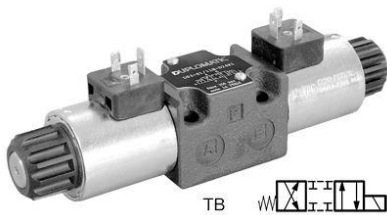

ELECTROVALVULA NG6 A 12VDC Duplomatic DS3TBD12K1

Duplomatic DS3TBD12K1, Electroválvula NG6 a 12VDC.