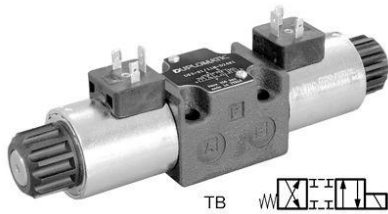

ELECTROVALVULA NG6 A 110V 50/60HZ Duplomatic DS3TBA110K1

Duplomatic DS3TBA110K1, Electroválvula NG6 a 110V 50/60Hz.