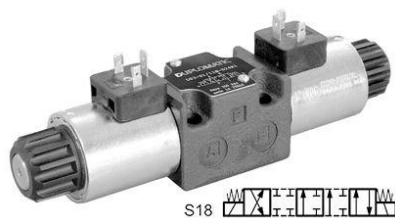

ELECTROVALVULA NG6 A 110V 50/60HZ Duplomatic DS3S18A110K1

Duplomatic DS3S18A110K1, Electroválvula NG6 a 110V 50/60Hz.