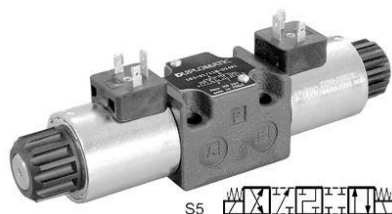

ELECTROVALVULA NG6 A 220V 50/60HZ Duplomatic DS3S5A220K1

Duplomatic DS3S5A220K1, Electroválvula NG6 a 220V 50/60Hz.