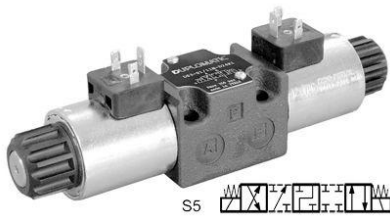

Válvulas de secuencia serie S5

ELECTROVALVULA NG6 A 24VDC Duplomatic DS3S5D24K1

Duplomatic DS3S5D24K1, Electroválvula NG6 a 24VDC.