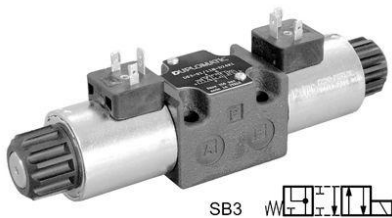

ELECTROVALVULA NG6 A 24VDC Duplomatic DS3SB3D24K1

Duplomatic DS3SB3D24K1, Electroválvula NG6 a 24VDC.