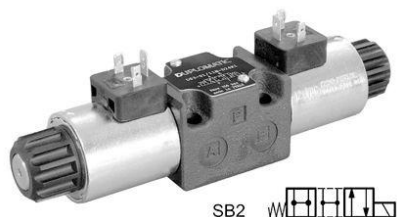

ELECTROVALVULA NG6 A 110V 50/60HZ Duplomatic DS3SB2A110K1

Duplomatic DS3SB2A110K1, Electroválvula NG6 a 110V 50/60Hz.