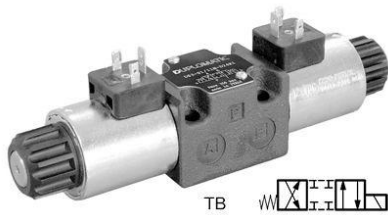

ELECTROVALVULA NG6 A 220V 50/60HZ Duplomatic DS3TBA220K1

Duplomatic DS3TBA220K1, Electroválvula NG6 a 220V 50/60Hz.