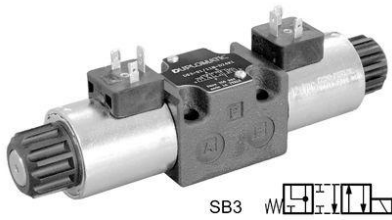

ELECTROVALVULA NG6 A 110V 50/60HZ Duplomatic DS3SB3A110K1

Duplomatic DS3SB3A110K1, Electroválvula NG6 a 110V 50/60Hz.