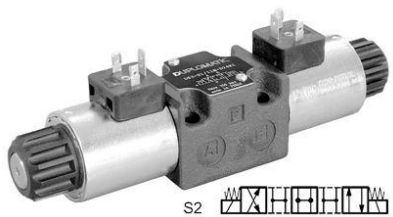

ELECTROVALVULA NG6 A 24V 50/60HZ Duplomatic DS3S2A24K1

Duplomatic DS3S2A24K1, Electroválvula NG6 a 24V 50/60Hz.