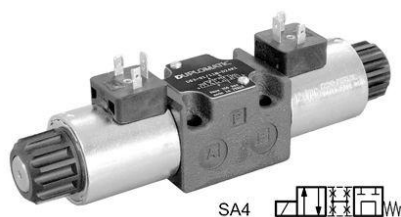

Electroválvulas de conmutación NG6 serie MDS3

ELECTROVALVULA NG6 A 110V 50/60HZ Duplomatic DS3SA4A110K1

Duplomatic DS3SA4A110K1, Electroválvula NG6 a 110V 50/60Hz.

ELECTROVALVULA NG6 A 220V 50/60HZ Duplomatic DS3SA4A220K1

Duplomatic DS3SA4A220K1, Electroválvula NG6 a 220V 50/60Hz.