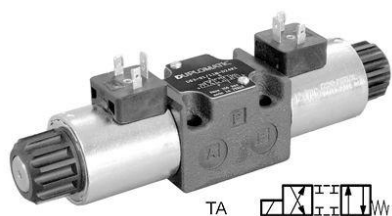

ELECTROVALVULA NG6 A 110V 50/60HZ Duplomatic DS3TAA110K1

Duplomatic DS3TAA110K1, Electroválvula NG6 a 110V 50/60Hz.