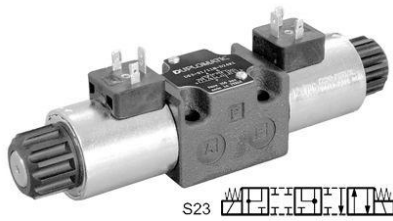

Válvulas de secuencia serie S5

ELECTROVALVULA NG6 A 24VDC Duplomatic DS3S23D24K1

Duplomatic DS3S23D24K1, Electroválvula NG6 a 24VDC.