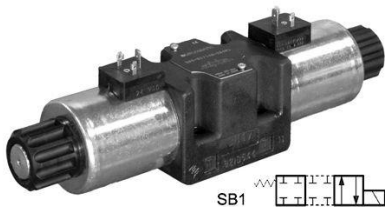

ELECTROVALVULA NG10 A 110V 50/60HZ Duplomatic DS5SB1A110K1

Duplomatic DS5SB1A110K1, Electroválvula NG10 a 110V 50/60Hz.