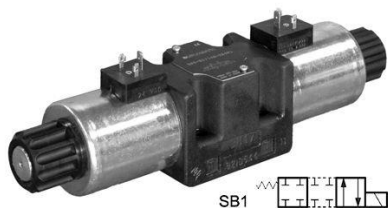

ELECTROVALVULA NG10 A 24VDC Duplomatic DS5SB1D24K1

Duplomatic DS5SB1D24K1, Electroválvula NG10 a 24VDC.