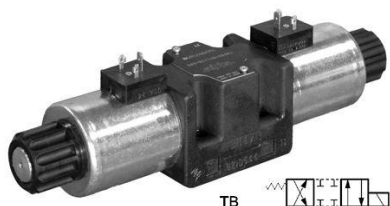

ELECTROVALVULA NG10 A 110V 50/60HZ Duplomatic DS5TBA110K1

Duplomatic DS5TBA110K1, Electroválvula NG10 a 110V 50/60Hz.