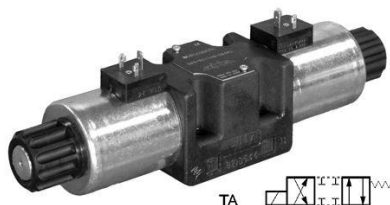

ELECTROVALVULA NG10 A 24VDC Duplomatic DS5TAD24K1S

Duplomatic DS5TAD24K1S, Electroválvula NG10 a 24VDC.