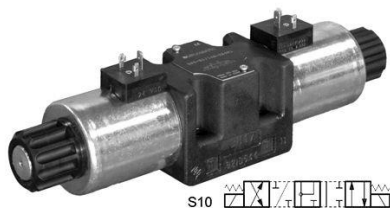

### ELECTROVALVULA NG10 A 24VDC Duplomatic DS5RKD24K1

---

Duplomatic DS5RKD24K1, Electroválvula NG10 a 24VDC.

### ELECTROVALVULA NG10 A 24VDC Duplomatic DS5RSB1D24K1F

---

Duplomatic DS5RSB1D24K1F, Electroválvula NG10 a 24VDC.

### ELECTROVALVULA NG10 A 110V 50/60HZ Duplomatic DS5S10A110K1

---

Duplomatic DS5S10A110K1, Electroválvula NG10 a 110V 50/60Hz.

### ELECTROVALVULA NG10 A 24VDC Duplomatic DS5S10D24K1

---

Duplomatic DS5S10D24K1, Electroválvula NG10 a 24VDC.