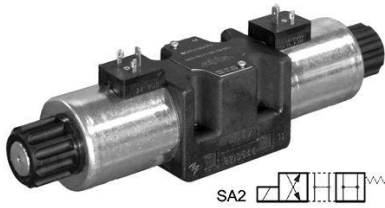

Inversor automático NG6

ELECTROVALVULA NG10 A 24VDC Duplomatic DS5SA2D24K1F

Duplomatic DS5SA2D24K1F, Electroválvula NG10 a 24VDC.