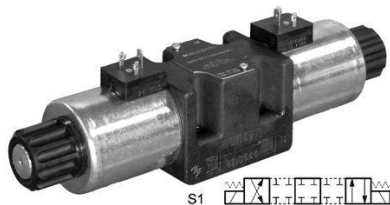

### ELECTROVALVULA NG10 A 24VDC Duplomatic DS5S11D24K1

---

Duplomatic DS5S11D24K1, Electroválvula NG10 a 24VDC.

### ELECTROVALVULA NG10 A 24VDC Duplomatic DS5S12D24K1

---

Duplomatic DS5S12D24K1, Electroválvula NG10 a 24VDC.

### ELECTROVALVULA NG10 A 24VDC Duplomatic DS5S12D24K1F

---

Duplomatic DS5S12D24K1F, Electroválvula NG10 a 24VDC.

### ELECTROVALVULA NG10 A 110V 50/60HZ Duplomatic DS5S1A110K1

---

Duplomatic DS5S1A110K1, Electroválvula NG10 a 110V 50/60Hz.