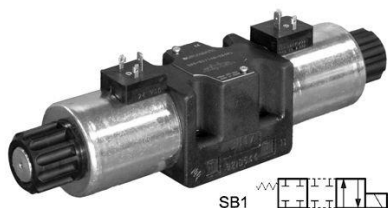

ELECTROVALVULA NG10 A 24V 50/60HZ Duplomatic DS5SB1A24K1

Duplomatic DS5SB1A24K1, Electroválvula NG10 a 24V 50/60Hz.