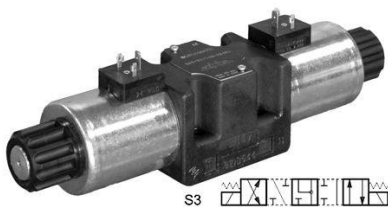

### ELECTROVALVULA NG10 A 24VDC Duplomatic DS5S3D24K1

---

Duplomatic DS5S3D24K1, Electroválvula NG10 a 24VDC.

### ELECTROVALVULA NG10 A 24VDC Duplomatic DS5S3D24K1F

---

Duplomatic DS5S3D24K1F, Electroválvula NG10 a 24VDC.

### ELECTROVALVULA NG10 A 48VDC Duplomatic DS5S3D48K1

---

Duplomatic DS5S3D48K1, Electroválvula NG10 a 48VDC.