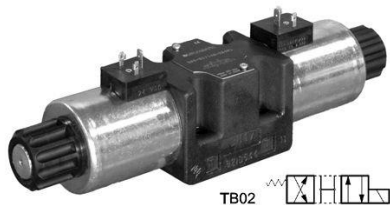

ELECTROVALVULA NG10 A 110V 50/60HZ Duplomatic DS5TB02A110K

Duplomatic DS5TB02A110K, Electroválvula NG10 a 110V 50/60Hz.