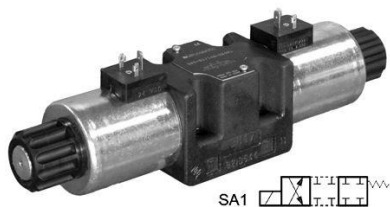

ELECTROVALVULA NG10 A 24V 50/60HZ Duplomatic DS5SA1A24K1

Duplomatic DS5SA1A24K1, Electroválvula NG10 a 24V 50/60Hz.