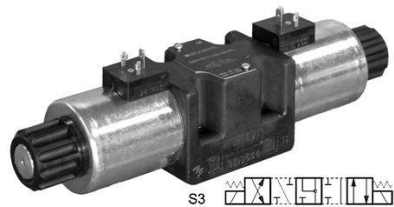

### ELECTROVALVULA NG10 A 24V 50/60HZ Duplomatic DS5S3A24K1

---

Duplomatic DS5S3A24K1, Electroválvula NG10 a 24V 50/60Hz.

### ELECTROVALVULA NG10 A 110VDC Duplomatic DS5S3D110K1

---

Duplomatic DS5S3D110K1, Electroválvula NG10 a 110VDC.