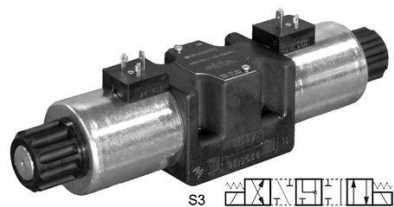

ELECTROVALVULA NG10 A 24V 50/60HZ Duplomatic DS5S3A24K1

Duplomatic DS5S3A24K1, Electroválvula NG10 a 24V 50/60Hz.