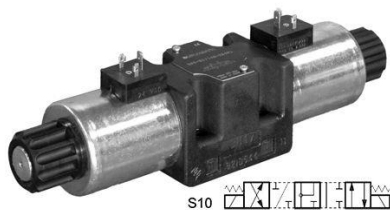

### ELECTROVALVULA NG10 A 24VDC Duplomatic DS5RKD24K1

---

Duplomatic DS5RKD24K1, Electroválvula NG10 a 24VDC.

### ELECTROVALVULA NG10 A 24VDC Duplomatic DS5RSB1D24K1F

---

Duplomatic DS5RSB1D24K1F, Electroválvula NG10 a 24VDC.

### ELECTROVALVULA NG10 A 220V 50/60HZ Duplomatic DS5S10A220K1

---

Duplomatic DS5S10A220K1, Electroválvula NG10 a 220V 50/60Hz.

### ELECTROVALVULA NG10 A 24VDC Duplomatic DS5S10D24K1

---

Duplomatic DS5S10D24K1, Electroválvula NG10 a 24VDC.