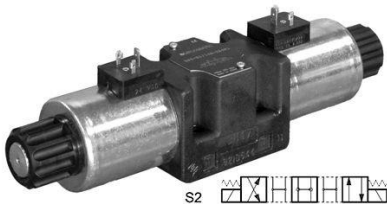

### ELECTROVALVULA NG10 A 12VDC Duplomatic DS5S2D12K1

---

Duplomatic DS5S2D12K1, Electroválvula NG10 a 12VDC.

### ELECTROVALVULA NG10 A 220VDC Duplomatic DS5S2D220F08

---

Duplomatic DS5S2D220F08, Electroválvula NG10 a 220VDC.