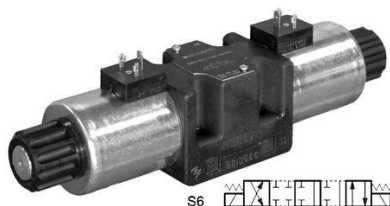

Inversor automático NG6

ELECTROVALVULA NG10 A 110V 50/60HZ Duplomatic DS5S6A110K1

Duplomatic DS5S6A110K1, Electroválvula NG10 a 110V 50/60Hz.