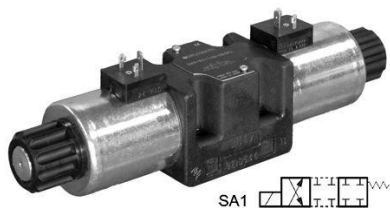

ELECTROVALVULA NG10 A 220V 50/60HZ Duplomatic DS5SA1A220K1

Duplomatic DS5SA1A220K1, Electroválvula NG10 a 220V 50/60Hz.