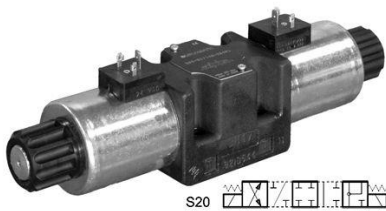

### ELECTROVALVULA NG10 A 24VDC Duplomatic DS5S1D24K1

---

Duplomatic DS5S1D24K1, Electroválvula NG10 a 24VDC.

### ELECTROVALVULA NG10 A 220V 50/60HZ Duplomatic DS5S20A220K1

---

Duplomatic DS5S20A220K1, Electroválvula NG10 a 220V 50/60Hz.

### ELECTROVALVULA NG10 A 24VDC Duplomatic DS5S20D24K1

---

Duplomatic DS5S20D24K1, Electroválvula NG10 a 24VDC.

### ELECTROVALVULA NG10 A 24VDC Duplomatic DS5S22D24K1

---

Duplomatic DS5S22D24K1, Electroválvula NG10 a 24VDC.