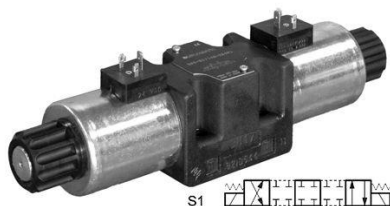

### ELECTROVALVULA NG10 A 24V 50/60HZ Duplomatic DS5S1A24K1

---

Duplomatic DS5S1A24K1, Electroválvula NG10 a 24V 50/60Hz.

### ELECTROVALVULA NG10 A 48V 50/60HZ Duplomatic DS5S1A48K1

---

Duplomatic DS5S1A48K1, Electroválvula NG10 a 48V 50/60Hz.

### ELECTROVALVULA NG10 A 110VDC Duplomatic DS5S1D110K1

---

Duplomatic DS5S1D110K1, Electroválvula NG10 a 110VDC.