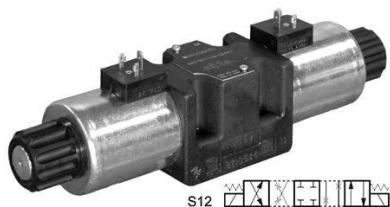

### ELECTROVALVULA NG10 A 24VDC Duplomatic DS5S10D24K1

---

Duplomatic DS5S10D24K1, Electroválvula NG10 a 24VDC.

### ELECTROVALVULA NG10 A 24VDC Duplomatic DS5S11D24K1

---

Duplomatic DS5S11D24K1, Electroválvula NG10 a 24VDC.

### ELECTROVALVULA NG10 A 24VDC Duplomatic DS5S12D24K1

---

Duplomatic DS5S12D24K1, Electroválvula NG10 a 24VDC.

### ELECTROVALVULA NG10 A 24VDC Duplomatic DS5S12D24K1F

---

Duplomatic DS5S12D24K1F, Electroválvula NG10 a 24VDC.