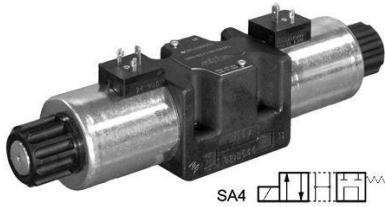

ELECTROVALVULA NG10 A 24VDC Duplomatic DS5SA4D24K1

Duplomatic DS5SA4D24K1, Electroválvula NG10 a 24VDC.