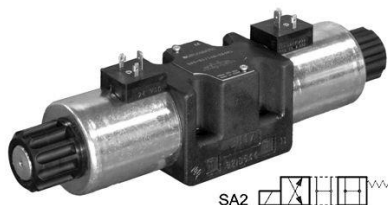

ELECTROVALVULA NG10 A 12VDC Duplomatic DS5SA2D12K1

Duplomatic DS5SA2D12K1, Electroválvula NG10 a 12VDC.