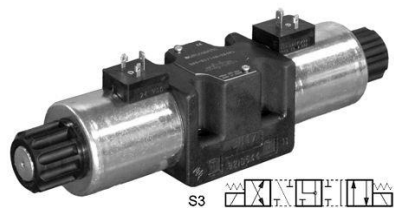

ELECTROVALVULA NG10 A 220V 50/60HZ Duplomatic DS5S3A220K1

Duplomatic DS5S3A220K1, Electroválvula NG10 a 220V 50/60Hz.