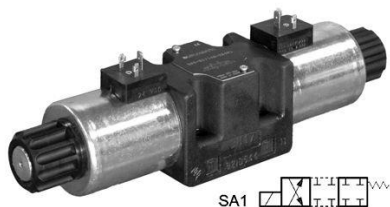

ELECTROVALVULA NG10 A 24VDC Duplomatic DS5SA1D24K1

Duplomatic DS5SA1D24K1, Electroválvula NG10 a 24VDC.