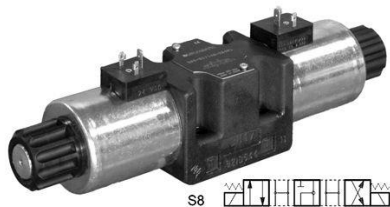

ELECTROVALVULA NG10 A 110V 50/60HZ Duplomatic DS5S8A110K1

Duplomatic DS5S8A110K1, Electroválvula NG10 a 110V 50/60Hz.