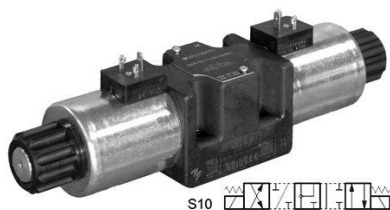

### ELECTROVALVULA NG10 A 24VDC Duplomatic DS5RKD24K1

---

Duplomatic DS5RKD24K1, Electroválvula NG10 a 24VDC.

### ELECTROVALVULA NG10 A 24VDC Duplomatic DS5RSB1D24K1F

---

Duplomatic DS5RSB1D24K1F, Electroválvula NG10 a 24VDC.

### ELECTROVALVULA NG10 A 110V 50/60HZ Duplomatic DS5S10A110K1

---

Duplomatic DS5S10A110K1, Electroválvula NG10 a 110V 50/60Hz.

### ELECTROVALVULA NG10 A 24VDC Duplomatic DS5S10D24K1

---

Duplomatic DS5S10D24K1, Electroválvula NG10 a 24VDC.