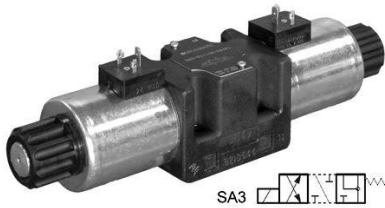

ELECTROVALVULA NG10 A 12VDC Duplomatic DS5SA3D12K1

Duplomatic DS5SA3D12K1, Electroválvula NG10 a 12VDC.