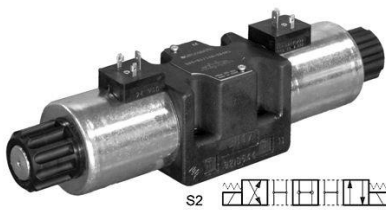

ELECTROVALVULA NG10 A 110V 50/60HZ Duplomatic DS5S2A110K1

Duplomatic DS5S2A110K1, Electroválvula NG10 a 110V 50/60Hz.