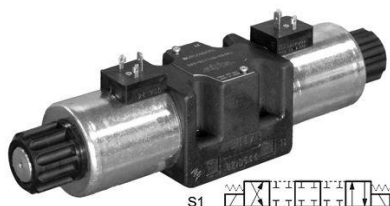

ELECTROVALVULA NG10 A 24V 50/60HZ Duplomatic DS5S1A24K1

Duplomatic DS5S1A24K1, Electroválvula NG10 a 24V 50/60Hz.