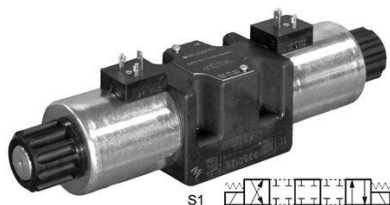

### ELECTROVALVULA NG10 A 48V 50/60HZ Duplomatic DS5S1A48K1

---

Duplomatic DS5S1A48K1, Electroválvula NG10 a 48V 50/60Hz.

### ELECTROVALVULA NG10 A 110VDC Duplomatic DS5S1D110K1

---

Duplomatic DS5S1D110K1, Electroválvula NG10 a 110VDC.

### ELECTROVALVULA NG10 A 24VDC Duplomatic DS5S1D24K1

---

Duplomatic DS5S1D24K1, Electroválvula NG10 a 24VDC.