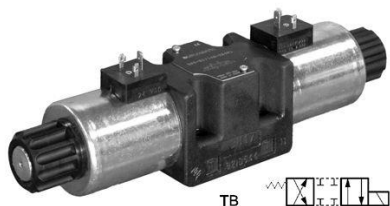

ELECTROVALVULA NG10 A 220V 50/60HZ Duplomatic DS5TBA220K1

Duplomatic DS5TBA220K1, Electroválvula NG10 a 220V 50/60Hz.