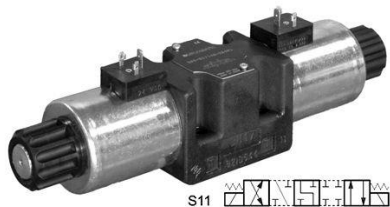

ELECTROVALVULA NG10 A 220V 50/60HZ Duplomatic DS5S11A220K1

Duplomatic DS5S11A220K1, Electroválvula NG10 a 220V 50/60Hz.