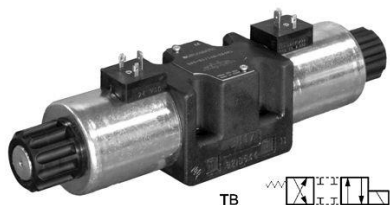

ELECTROVALVULA NG10 A 220V 50/60HZ Duplomatic DS5TBA24K1

Duplomatic DS5TBA24K1, Electroválvula NG10 a 220V 50/60Hz.