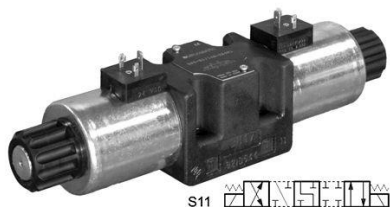

### ELECTROVALVULA NG10 A 24VDC Duplomatic DS5RKD24K1

---

Duplomatic DS5RKD24K1, Electroválvula NG10 a 24VDC.

### ELECTROVALVULA NG10 A 24VDC Duplomatic DS5RSB1D24K1F

---

Duplomatic DS5RSB1D24K1F, Electroválvula NG10 a 24VDC.

### ELECTROVALVULA NG10 A 24VDC Duplomatic DS5S10D24K1

---

Duplomatic DS5S10D24K1, Electroválvula NG10 a 24VDC.

### ELECTROVALVULA NG10 A 110V 50/60HZ Duplomatic DS5S11A110K1

---

Duplomatic DS5S11A110K1, Electroválvula NG10 a 110V 50/60Hz.