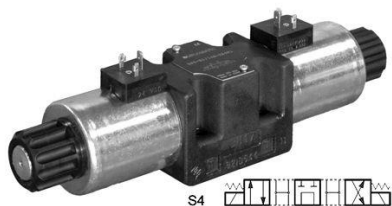

Inversor automático NG6

ELECTROVALVULA NG10 A 220V 50/60HZ Duplomatic DS5S4A220K1

Duplomatic DS5S4A220K1, Electroválvula NG10 a 220V 50/60Hz.