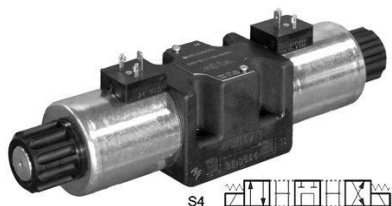

ELECTROVALVULA NG10 A 12VDC Duplomatic DS5S4D12K1

Duplomatic DS5S4D12K1, Electroválvula NG10 a 12VDC.