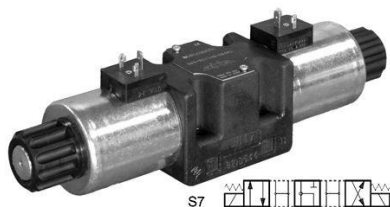

ELECTROVALVULA NG10 A 24VDC Duplomatic DS5S7D24K1

Duplomatic DS5S7D24K1, Electroválvula NG10 a 24VDC.