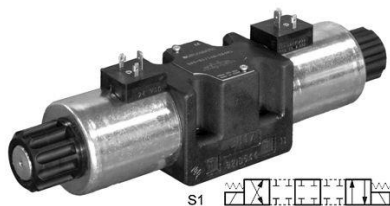

Inversor automático NG6

ELECTROVALVULA NG10 A 220V 50/60HZ Duplomatic DS5S1A220K1

Duplomatic DS5S1A220K1, Electroválvula NG10 a 220V 50/60Hz.