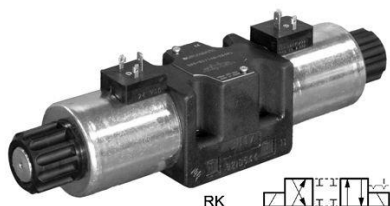

### ELECTROVALVULA NG10 A 110V 50/60HZ Duplomatic DS5RKA110K1

---

Duplomatic DS5RKA110K1, Electroválvula NG10 a 110V 50/60Hz.

### ELECTROVALVULA NG10 A 220V 50/60HZ Duplomatic DS5RKA220K1

---

Duplomatic DS5RKA220K1, Electroválvula NG10 a 220V 50/60Hz.

### ELECTROVALVULA NG10 A 24VDC Duplomatic DS5RKD24K1

---

Duplomatic DS5RKD24K1, Electroválvula NG10 a 24VDC.

### ELECTROVALVULA NG10 A 24VDC Duplomatic DS5RSB1D24K1F

---

Duplomatic DS5RSB1D24K1F, Electroválvula NG10 a 24VDC.