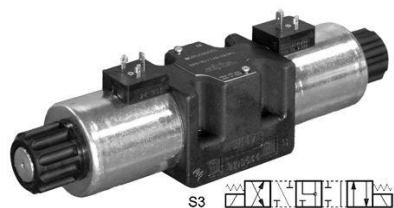

ELECTROVALVULA NG10 A 110V 50/60HZ Duplomatic DS5S3A110K1

Duplomatic DS5S3A110K1, Electroválvula NG10 a 110V 50/60Hz.