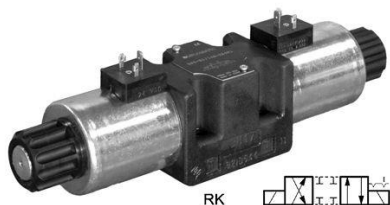

### ELECTROVALVULA NG10 A 220V 50/60HZ Duplomatic DS5RKA220K1

---

Duplomatic DS5RKA220K1, Electroválvula NG10 a 220V 50/60Hz.

### ELECTROVALVULA NG10 A 24V 50/60HZ Duplomatic DS5RKA24K1

---

Duplomatic DS5RKA24K1, Electroválvula NG10 a 24V 50/60Hz.

### ELECTROVALVULA NG10 A 24VDC Duplomatic DS5RKD24K1

---

Duplomatic DS5RKD24K1, Electroválvula NG10 a 24VDC.

### ELECTROVALVULA NG10 A 24VDC Duplomatic DS5RSB1D24K1F

---

Duplomatic DS5RSB1D24K1F, Electroválvula NG10 a 24VDC.