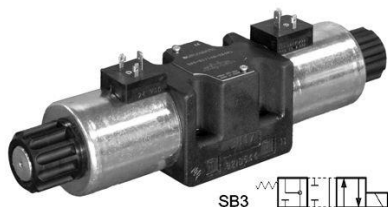

ELECTROVALVULA NG10 A 24VDC Duplomatic DS5SB3D24K1

Duplomatic DS5SB3D24K1, Electroválvula NG10 a 24VDC.