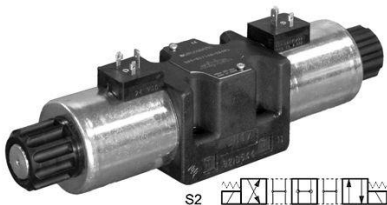

### ELECTROVALVULA NG10 A 12VDC Duplomatic DS5S2D12K1

---

Duplomatic DS5S2D12K1, Electroválvula NG10 a 12VDC.

### ELECTROVALVULA NG10 A 220VDC Duplomatic DS5S2D220F08

---

Duplomatic DS5S2D220F08, Electroválvula NG10 a 220VDC.

### ELECTROVALVULA NG10 A 24VDC Duplomatic DS5S2D24K1

---

Duplomatic DS5S2D24K1, Electroválvula NG10 a 24VDC.