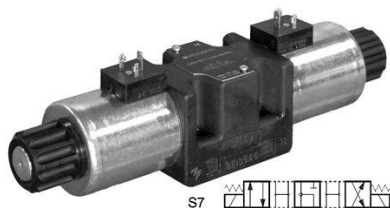

ELECTROVALVULA NG10 A 48V 50/60HZ Duplomatic DS5S7A48K1

Duplomatic DS5S7A48K1, Electroválvula NG10 a 48V 50/60Hz.