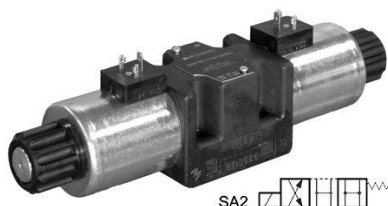

ELECTROVALVULA NG10 A 220V 50/60HZ Duplomatic DS5SA2A220K1

Duplomatic DS5SA2A220K1, Electroválvula NG10 a 220V 50/60Hz.