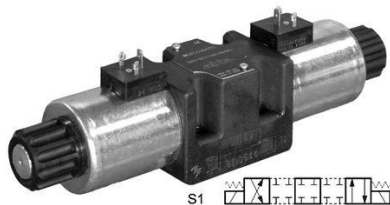

### ELECTROVALVULA NG10 A 48V 50/60HZ Duplomatic DS5S1A48K1

---

Duplomatic DS5S1A48K1, Electroválvula NG10 a 48V 50/60Hz.

### ELECTROVALVULA NG10 A 110VDC Duplomatic DS5S1D110K1

---

Duplomatic DS5S1D110K1, Electroválvula NG10 a 110VDC.

### ELECTROVALVULA NG10 A 24VDC Duplomatic DS5S1D24K1

---

Duplomatic DS5S1D24K1, Electroválvula NG10 a 24VDC.