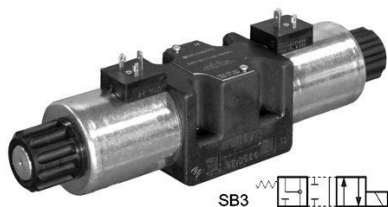

ELECTROVALVULA NG10 A 12VDC Duplomatic DS5SB3D12K1

Duplomatic DS5SB3D12K1, Electroválvula NG10 a 12VDC.