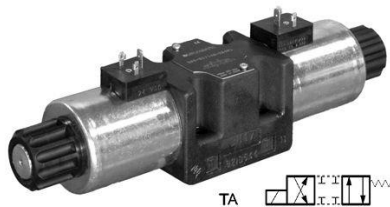

ELECTROVALVULA NG10 A 110V 50/60HZ Duplomatic DS5TAA110K1

Duplomatic DS5TAA110K1, Electroválvula NG10 a 110V 50/60Hz.