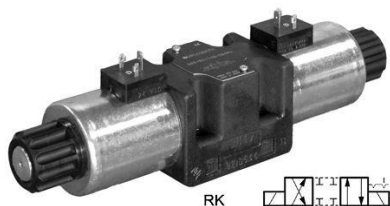

### ELECTROVALVULA NG10 A 220V 50/60HZ Duplomatic DS5RKA220K1

---

Duplomatic DS5RKA220K1, Electroválvula NG10 a 220V 50/60Hz.

### ELECTROVALVULA NG10 A 24V 50/60HZ Duplomatic DS5RKA24K1

---

Duplomatic DS5RKA24K1, Electroválvula NG10 a 24V 50/60Hz.

### ELECTROVALVULA NG10 A 24VDC Duplomatic DS5RKD24K1

---

Duplomatic DS5RKD24K1, Electroválvula NG10 a 24VDC.

### ELECTROVALVULA NG10 A 24VDC Duplomatic DS5RSB1D24K1F

---

Duplomatic DS5RSB1D24K1F, Electroválvula NG10 a 24VDC.