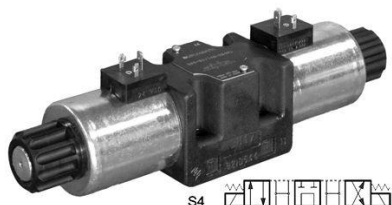

### ELECTROVALVULA NG10 A 24VDC Duplomatic DS5S4D24K1

---

Duplomatic DS5S4D24K1, Electroválvula NG10 a 24VDC.

### ELECTROVALVULA NG10 A 48VDC Duplomatic DS5S4D48K1

---

Duplomatic DS5S4D48K1, Electroválvula NG10 a 48VDC.