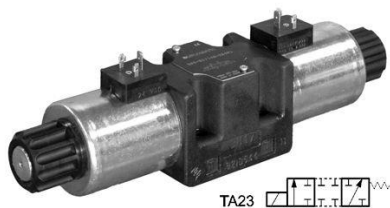

ELECTROVALVULA NG10 A 110V 50/60HZ Duplomatic DS5TA23A110K

Duplomatic DS5TA23A110K, Electroválvula NG10 a 110V 50/60Hz.