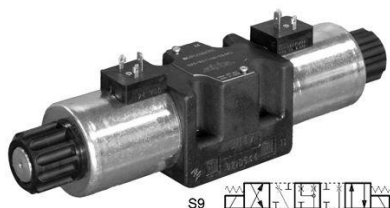

ELECTROVALVULA NG10 A 24VDC Duplomatic DS5S9D24K1

Duplomatic DS5S9D24K1, Electroválvula NG10 a 24VDC.