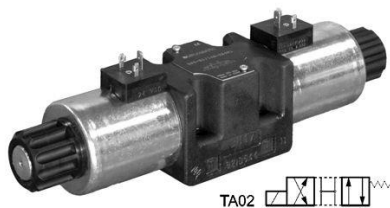

Inversor automático NG6

ELECTROVALVULA NG10 A 110V 50/60HZ Duplomatic DS5TA02A110K

Duplomatic DS5TA02A110K, Electroválvula NG10 a 110V 50/60Hz.