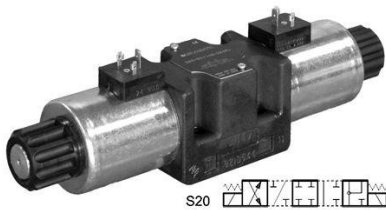

### ELECTROVALVULA NG10 A 24VDC Duplomatic DS5S20D24K1

---

Duplomatic DS5S20D24K1, Electroválvula NG10 a 24VDC.

### ELECTROVALVULA NG10 A 24VDC Duplomatic DS5S22D24K1

---

Duplomatic DS5S22D24K1, Electroválvula NG10 a 24VDC.