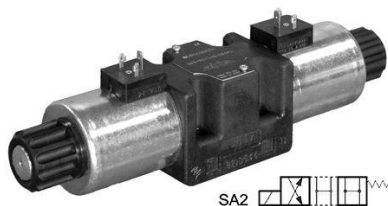

Inversor automático NG6

ELECTROVALVULA NG10 A 110V 50/60HZ Duplomatic DS5SA2A110K1

Duplomatic DS5SA2A110K1, Electroválvula NG10 a 110V 50/60Hz.