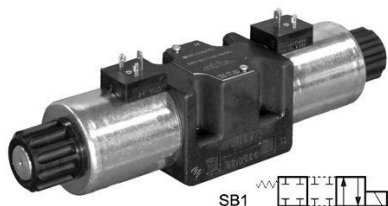

Inversor automático NG6

ELECTROVALVULA NG10 A 220V 50/60HZ Duplomatic DS5SB1A220K1

Duplomatic DS5SB1A220K1, Electroválvula NG10 a 220V 50/60Hz.