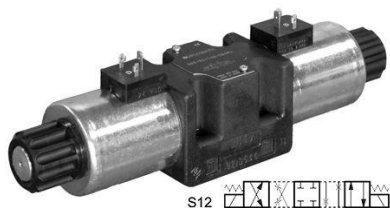

### ELECTROVALVULA NG10 A 24VDC Duplomatic DS5S11D24K1

---

Duplomatic DS5S11D24K1, Electroválvula NG10 a 24VDC.

### ELECTROVALVULA NG10 A 110V 50/60HZ Duplomatic DS5S12A110K1

---

Duplomatic DS5S12A110K1, Electroválvula NG10 a 110V 50/60Hz.

### ELECTROVALVULA NG10 A 24VDC Duplomatic DS5S12D24K1

---

Duplomatic DS5S12D24K1, Electroválvula NG10 a 24VDC.

### ELECTROVALVULA NG10 A 24VDC Duplomatic DS5S12D24K1F

---

Duplomatic DS5S12D24K1F, Electroválvula NG10 a 24VDC.