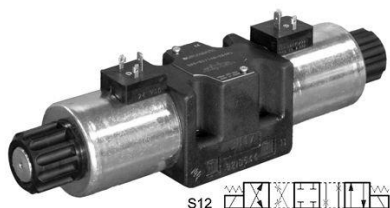

### ELECTROVALVULA NG10 A 24VDC Duplomatic DS5S10D24K1

---

Duplomatic DS5S10D24K1, Electroválvula NG10 a 24VDC.

### ELECTROVALVULA NG10 A 24VDC Duplomatic DS5S11D24K1

---

Duplomatic DS5S11D24K1, Electroválvula NG10 a 24VDC.

### ELECTROVALVULA NG10 A 24VDC Duplomatic DS5S12D24K1

---

Duplomatic DS5S12D24K1, Electroválvula NG10 a 24VDC.

### ELECTROVALVULA NG10 A 24VDC Duplomatic DS5S12D24K1F

---

Duplomatic DS5S12D24K1F, Electroválvula NG10 a 24VDC.