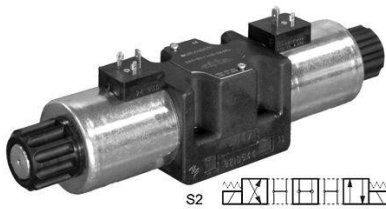

ELECTRO-VÁLVULA NG-10 A 220V. 50HZ. Duplomatic DS5S2A220K1

Duplomatic DS5S2A220K1, Electroválvula NG10 a 220V 50/60Hz.