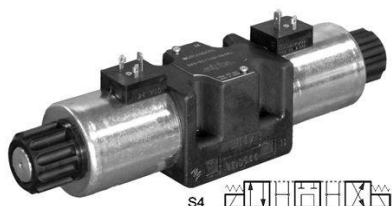

ELECTROVALVULA NG10 A 48V 50/60HZ Duplomatic DS5S4A48K1

Duplomatic DS5S4A48K1, Electroválvula NG10 a 48V 50/60Hz.