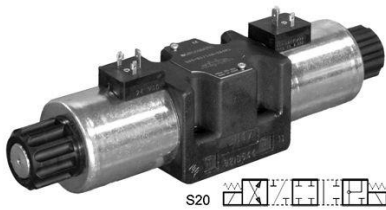

Inversor automático NG6

ELECTROVALVULA NG10 A 220V 50/60HZ Duplomatic DS5S20A220K1

Duplomatic DS5S20A220K1, Electroválvula NG10 a 220V 50/60Hz.