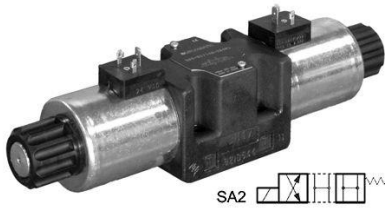

ELECTROVALVULA NG10 A 24VDC Duplomatic DS5SA2D24K1S

Duplomatic DS5SA2D24K1S, Electroválvula NG10 a 24VDC.