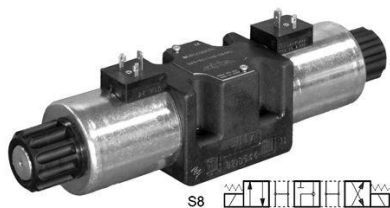

ELECTROVALVULA NG10 A 24VDC Duplomatic DS5S8D24K1

Duplomatic DS5S8D24K1, Electroválvula NG10 a 24VDC.