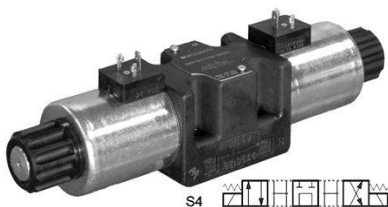

ELECTROVALVULA NG10 A 110V 50/60HZ Duplomatic DS5S4A110K1

Duplomatic DS5S4A110K1, Electroválvula NG10 a 110V 50/60Hz.