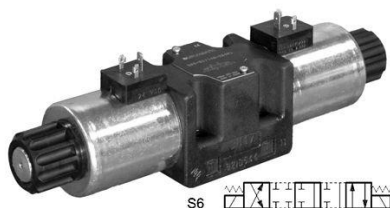

ELECTROVALVULA NG10 A 24VDC Duplomatic DS5S6D24K1

Duplomatic DS5S6D24K1, Electroválvula NG10 a 24VDC.