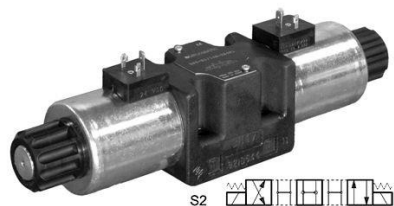

Inversor automático NG6

ELECTROVALVULA NG10 AMORTIGUADA A 24VDC Duplomatic DS5S2D24K1S

Duplomatic DS5S2D24K1S, Electroválvula NG10 amortiguada a 24VDC.