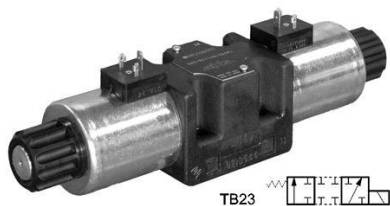

Inversor automático NG6

ELECTROVALVULA NG10 A 24VDC Duplomatic DS5TB23D24K1

Duplomatic DS5TB23D24K1, Electroválvula NG10 a 24VDC.