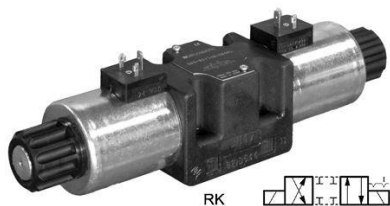

## Electroválvulas NG10 serie DS5

### ELECTROVALVULA NG10 A 110V 50/60HZ Duplomatic DS5RKA110K1

---

Duplomatic DS5RKA110K1, Electroválvula NG10 a 110V 50/60Hz.

### ELECTROVALVULA NG10 A 24VDC Duplomatic DS5RKD24K1

---

Duplomatic DS5RKD24K1, Electroválvula NG10 a 24VDC.

### ELECTROVALVULA NG10 A 24VDC Duplomatic DS5RSB1D24K1F

---

Duplomatic DS5RSB1D24K1F, Electroválvula NG10 a 24VDC.