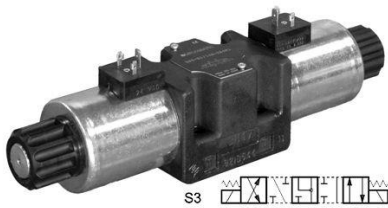

Inversor automático NG6

ELECTROVALVULA NG10 A 220VDC Duplomatic DS5S3D220K1

Duplomatic DS5S3D220K1, Electroválvula NG10 a 220VDC.