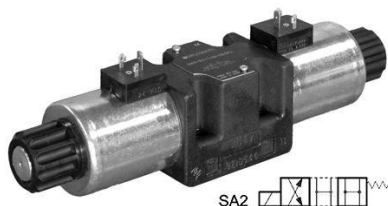

ELECTROVALVULA NG10 A 24V 50/60HZ Duplomatic DS5SA2A24K1

Duplomatic DS5SA2A24K1, Electroválvula NG10 a 24V 50/60Hz.