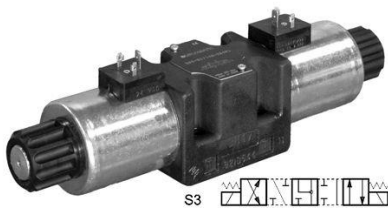

### ELECTROVALVULA NG10 A 220VDC Duplomatic DS5S3D220K1

---

Duplomatic DS5S3D220K1, Electroválvula NG10 a 220VDC.

### ELECTROVALVULA NG10 A 24VDC Duplomatic DS5S3D24K1

---

Duplomatic DS5S3D24K1, Electroválvula NG10 a 24VDC.