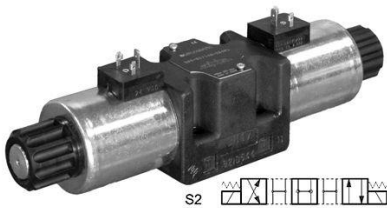

### ELECTROVALVULA NG10 A 48V 50/60HZ Duplomatic DS5S2A48K1

---

Duplomatic DS5S2A48K1, Electroválvula NG10 a 48V 50/60Hz.

### ELECTROVALVULA NG10 A 12VDC Duplomatic DS5S2D12K1

---

Duplomatic DS5S2D12K1, Electroválvula NG10 a 12VDC.