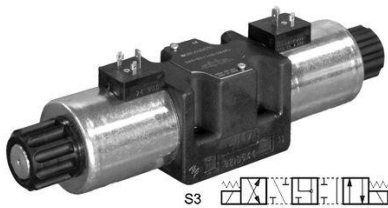

### ELECTROVALVULA NG10 A 24VDC Duplomatic DS5S3D24K1

---

Duplomatic DS5S3D24K1, Electroválvula NG10 a 24VDC.

### ELECTROVALVULA NG10 A 24VDC Duplomatic DS5S3D24K1F

---

Duplomatic DS5S3D24K1F, Electroválvula NG10 a 24VDC.