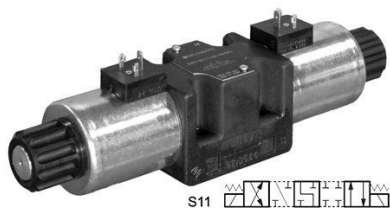

### ELECTROVALVULA NG10 A 24VDC Duplomatic DS5RKD24K1

---

Duplomatic DS5RKD24K1, Electroválvula NG10 a 24VDC.

### ELECTROVALVULA NG10 A 24VDC Duplomatic DS5S10D24K1

---

Duplomatic DS5S10D24K1, Electroválvula NG10 a 24VDC.

### ELECTROVALVULA NG10 A 220V 50/60HZ Duplomatic DS5S11A220K1

---

Duplomatic DS5S11A220K1, Electroválvula NG10 a 220V 50/60Hz.

### ELECTROVALVULA NG10 A 24VDC Duplomatic DS5S11D24K1

---

Duplomatic DS5S11D24K1, Electroválvula NG10 a 24VDC.