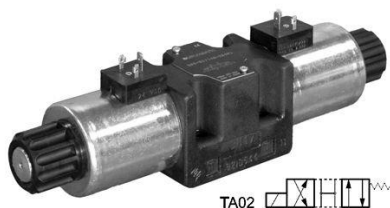

ELECTROVALVULA NG10 A 24VDC Duplomatic DS5TA02D24K1

Duplomatic DS5TA02D24K1, Electroválvula NG10 a 24VDC.