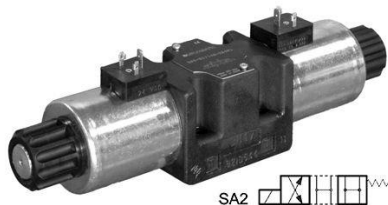

ELECTROVALVULA NG10 A 24VDC Duplomatic DS5SA2D24K1

Duplomatic DS5SA2D24K1, Electroválvula NG10 a 24VDC.