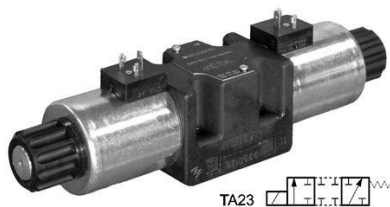

ELECTROVALVULA NG10 A 24VDC Duplomatic DS5TA23D24K1

Duplomatic DS5TA23D24K1, Electroválvula NG10 a 24VDC.